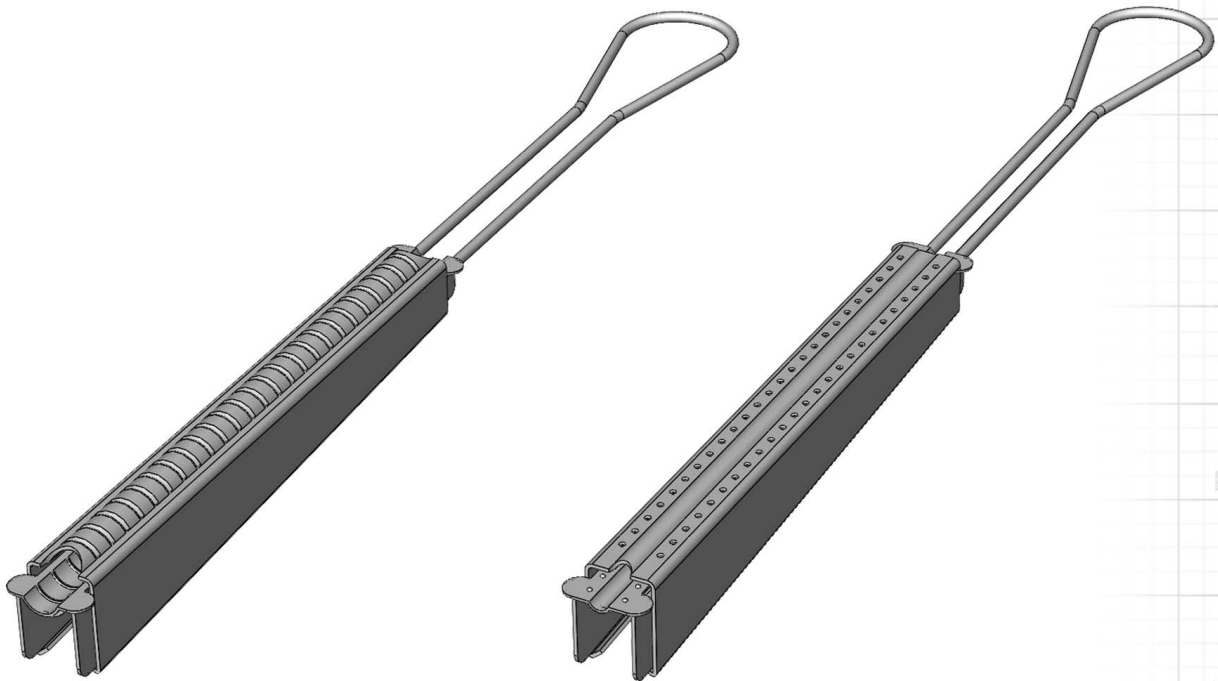

SENIOR INDUSTRIES

THE SENIOR EXPERIENCE...
...WHEN SUPPORT COUNTS!

New Product Bulletin

Fiber Drop Clamps

Senior Fiber Drop Clamp Series have been specifically designed to dead end a self-supported aerial fiber drop cable, from the pole to the subscriber's home, without causing any permanent damage to the outer cable jacket.

The mechanically wedge-type design is superior to spiral wrap style dead ends making it easier and faster to install.

SI-0970

SI-0972

For any further technical assistance or request for samples,
please call our toll free number: **(800) 350-1650**