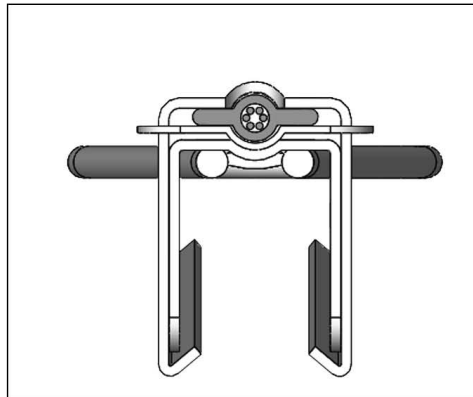

SENIOR INDUSTRIES

THE SENIOR EXPERIENCE...
...WHEN SUPPORT COUNTS!

New Product Bulletin

Fiber Drop Clamps

Senior Fiber Drop Clamp Series have been specifically designed to dead end a self-supported aerial fiber drop cable, from the pole to the subscriber's home, without causing any permanent damage to the outer cable jacket.

The mechanically wedge-type design is superior to spiral wrap style dead ends making it easier and faster to install.

SI-0970

SI-0972

For any further technical assistance or request for samples,
please call our toll free number: **(800) 350-1650**