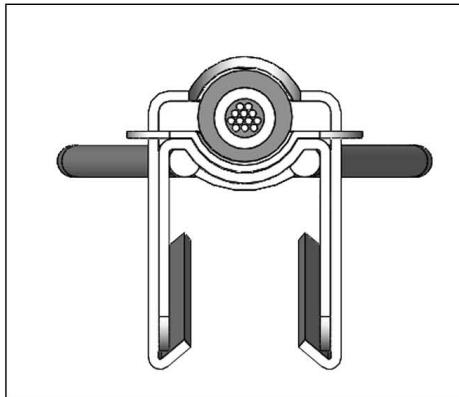

SENIOR INDUSTRIES

THE SENIOR EXPERIENCE...
...WHEN SUPPORT COUNTS!

New Product Bulletin

Fiber Drop Clamps

Senior Fiber Drop Clamp Series have been specifically designed to dead end a self-supported aerial fiber drop cable, from the pole to the subscriber's home, without causing any permanent damage to the outer cable jacket.

The mechanically wedge-type design is superior to spiral wrap style dead ends making it easier and faster to install.

SI-0970

SI-0972

For any further technical assistance or request for samples,
please call our toll free number: **(800) 350-1650**